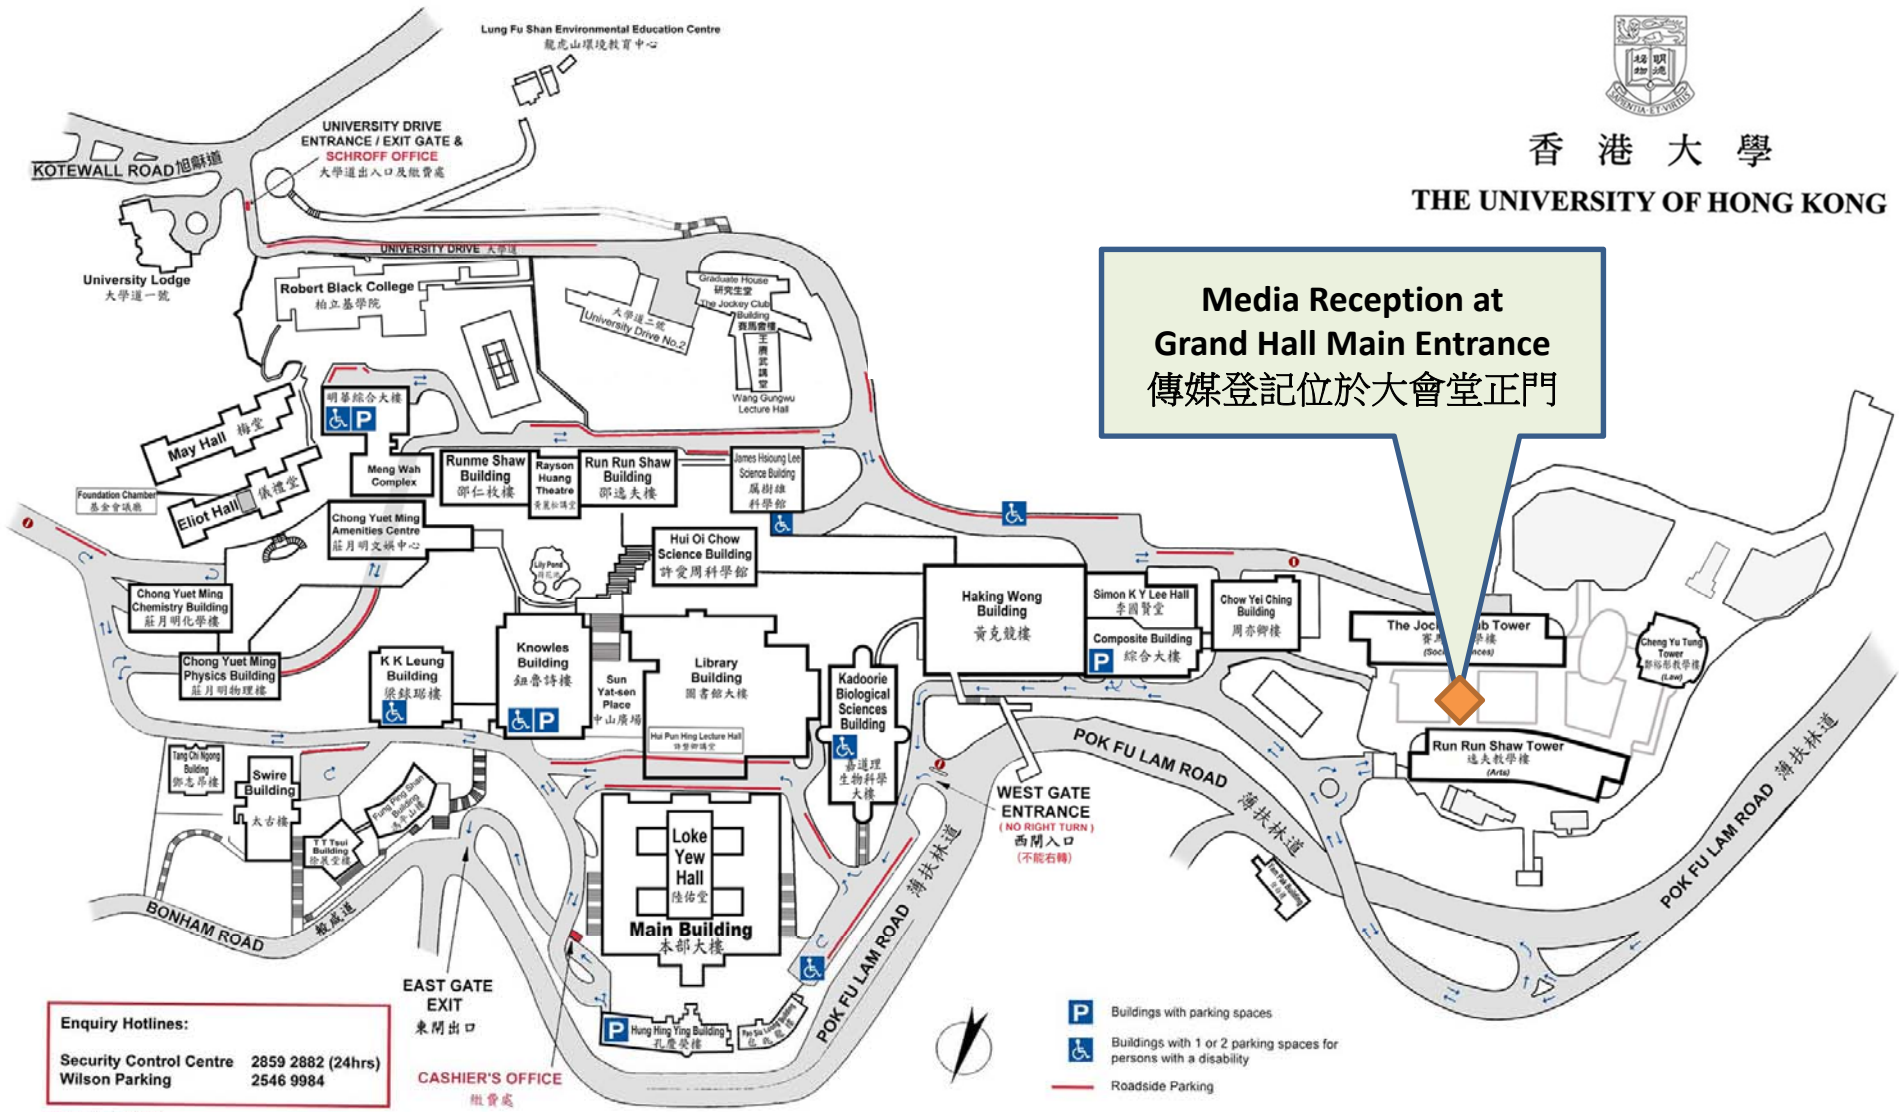

香港大學

THE UNIVERSITY OF HONG KONG

**Enquiry Hotlines:**  
 Security Control Centre 2859 2882 (24hrs)  
 Wilson Parking 2546 9984

CPAO/07/2012